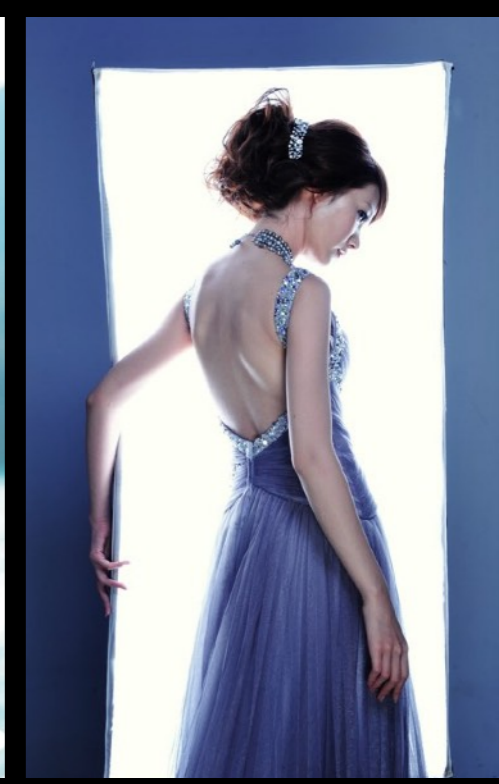

Chi

Height 5' 8" / Weight 121lbs
B32 / W25 / H36 / Hair Black

Chi

Height 5' 8" / Weight 121lbs
B32 / W25 / H36 / Hair Black